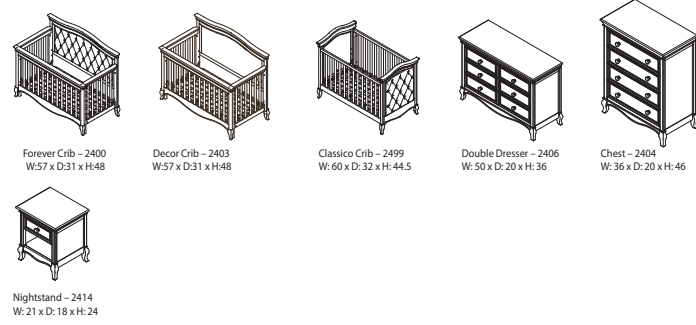

Diamante

Finishes : Vintage White