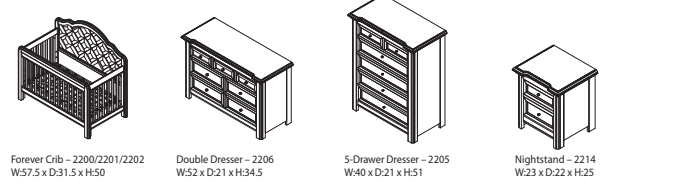

Vittoria Full-Size Bed – 2514 Nightstand – *Distressed Desert*

1303 KD CHEST

1303 KD Chest – *White*

1303 KD Chest – *White*

8100 Napoli Convertible Crib – 1303 KD Chest – *White*

Cristallo

Finishes : Granite – Vintage White