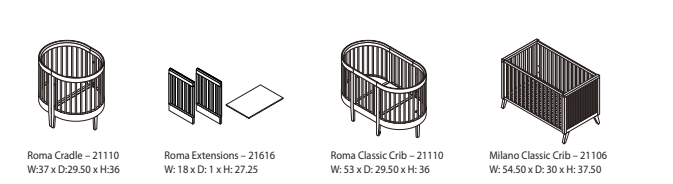

Made in Italy

Finishes : White/Biscotti – White