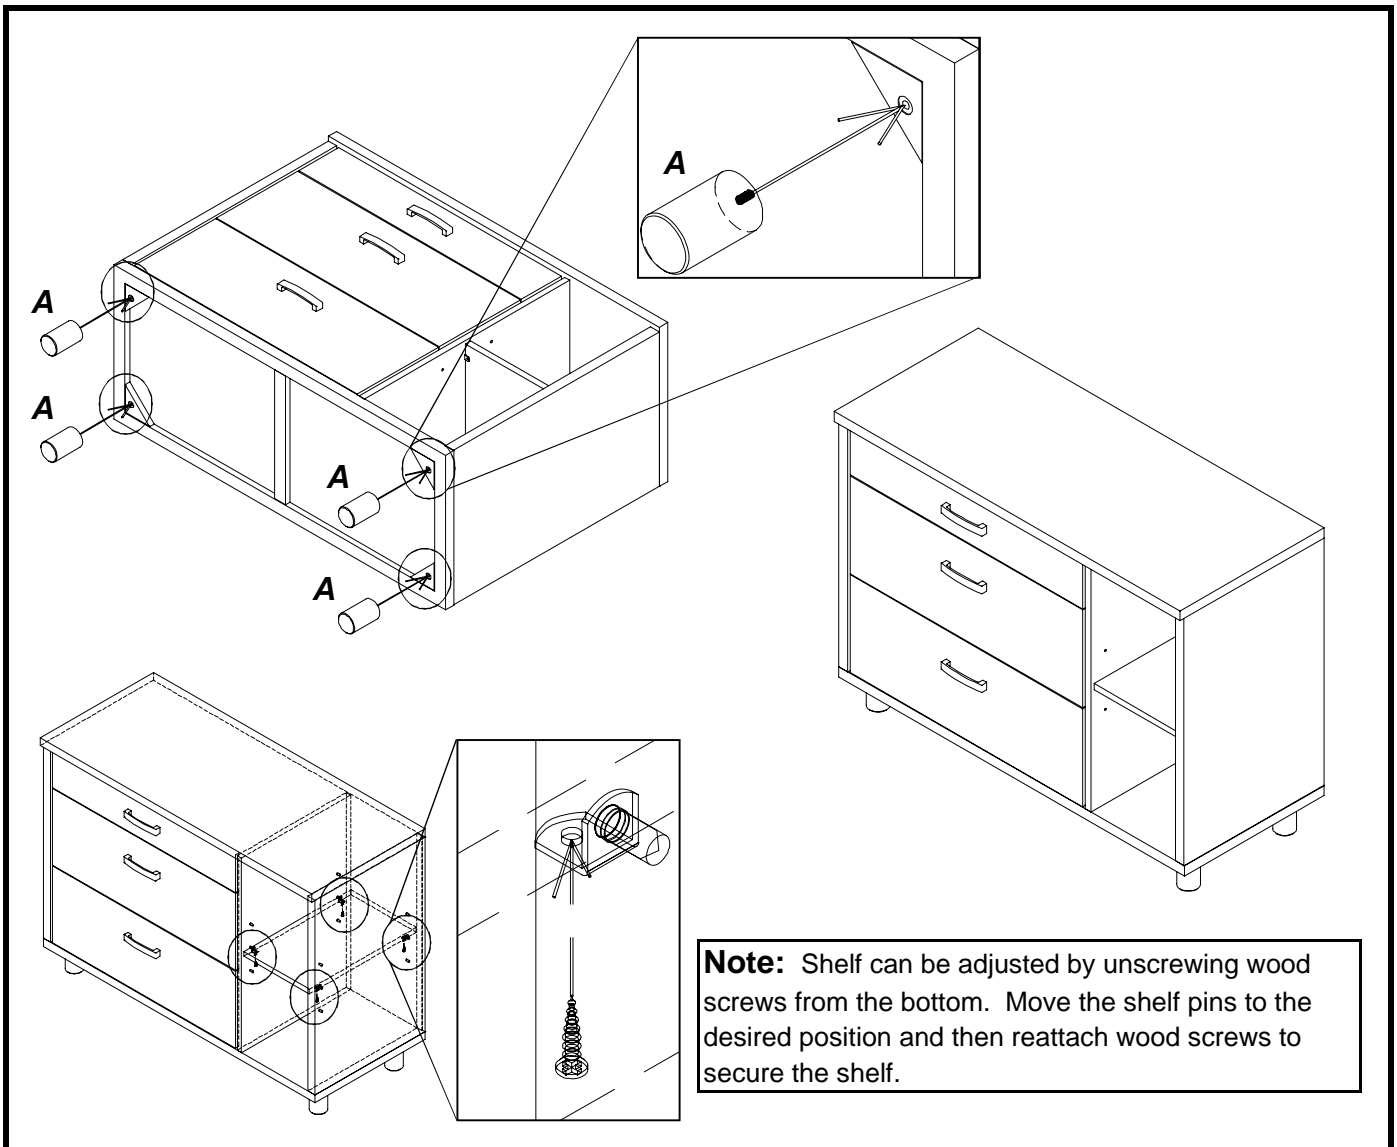

Pali Design, Inc.

1525 Hymus Boul.
Dorval, QC
H9P-1J5 Canada
Phone: 1-514-421-0309

customerservice@pali-design.com

www.pali-design.com

Assembly Instruction

Milano Combo

Parts List		Tools Needed for Assembly:	INSTRUCTION LEAFLET	Adult assembly is required.
	4x Foot (A)		Important, keep for future reference. Read carefully.	