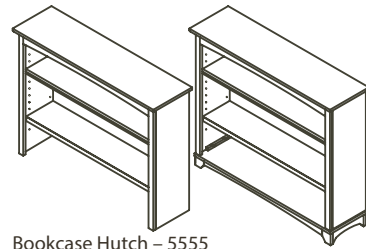

# 5555 Bookcase/Hutch

5555 Hutch – White

Bookcase Hutch – 5555  
W:47 x D:14 x H:42/46

Cognac

Vintage Cherry

Dream

Earth

Distressed Granite

### Top Quality Manufacturing

- Hutch becomes a bookcase thanks to the pre-assembled base (included).
- 2 shelves
- 10 different shelf heights
- Made of solid Poplar and acacia and rubberwood veneer
- Can be easily and safely attached to a Pali double dresser
- All composite wood meets California formaldehyde standards
- Very solid construction