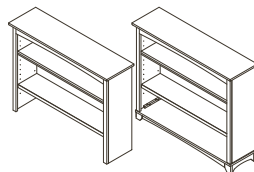

Lario Forever Crib – 2650
W:59 x D:31 x H:48

Lario Toddler Rail – 1515
W:59 x D:30 x H:48

Lario Full-Size Bed Rails – 1216
W:59 x D:80 x H:48

Top Quality Manufacturing

- All crib slats made of select solid Radiata Pine for its exceptional strength while being environmentally responsible
- All crib slats are glued and nailed, top and bottom
- All composite wood materials (MDF, particle board or plywood) are certified to meet California and EPA requirements for formaldehyde emissions
- Taller cases feature tip restraint kits
- Drawer boxes with soft-closing, full-extension drawer glides for safety and convenience
- Drawer boxes in solid wood with English dovetail joints (front and back)
- Solid wood corner blocks and supports underneath every drawer box for the best construction

Como Double Dresser – 2606
W:52 x D:21 x H:34.5

Como Door Chest – 2067
W:42 x D:21 x H:54

Como Nightstand – 2614
W:23.5 x D:18 x H:24.5

Changing Tray – 9900
W:46 x D:19.5 x H:5

Bookcase Hutch – 5555
W:47 x D:13.5 x H:42/46