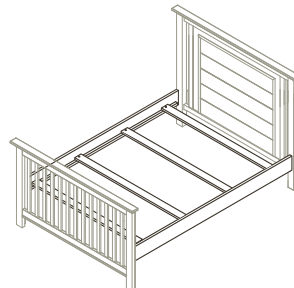

LARIO

2650 Lario Forever Crib – 2606 Como Double Dresser – 5555 Bookcase Hutch – 2614 Como Nightstand – *Distressed Granite*

2650 Lario Forever Crib – 2606 Como Double Dresser – *Vintage White*

2650 Lario Full-Size Bed – 2614 Como Nightstand –
Distressed Granite

Finishes

Distressed Granite

Vintage White

Italian Style

- Superior Italian design from 100 years of furniture manufacturing experience
- Cribs convert to toddler beds, child's day beds and full-size beds (rails sold separately)
- Cribs have 3 different mattress height levels
- Most cases have adjustable levelers on front posts/feet
- Nylon glides on cribs and cases to help prevent scratching of floors

Lario Forever Crib – 2650
W:59 x D:31 x H:48

Lario Toddler Rail – 1515
W:59 x D:30 x H:48

Lario Full-Size Bed Rails – 1216
W:59 x D:80 x H:48

Top Quality Manufacturing

- All crib slats made of select solid Radiata Pine for its exceptional strength while being environmentally responsible
- All crib slats are glued and nailed, top and bottom
- All composite wood materials (MDF, particle board or plywood) are certified to meet California and EPA requirements for formaldehyde emissions
- Taller cases feature tip restraint kits
- Drawer boxes with soft-closing, full-extension drawer glides for safety and convenience
- Drawer boxes in solid wood with English dovetail joints (front and back)
- Solid wood corner blocks and supports underneath every drawer box for the best construction