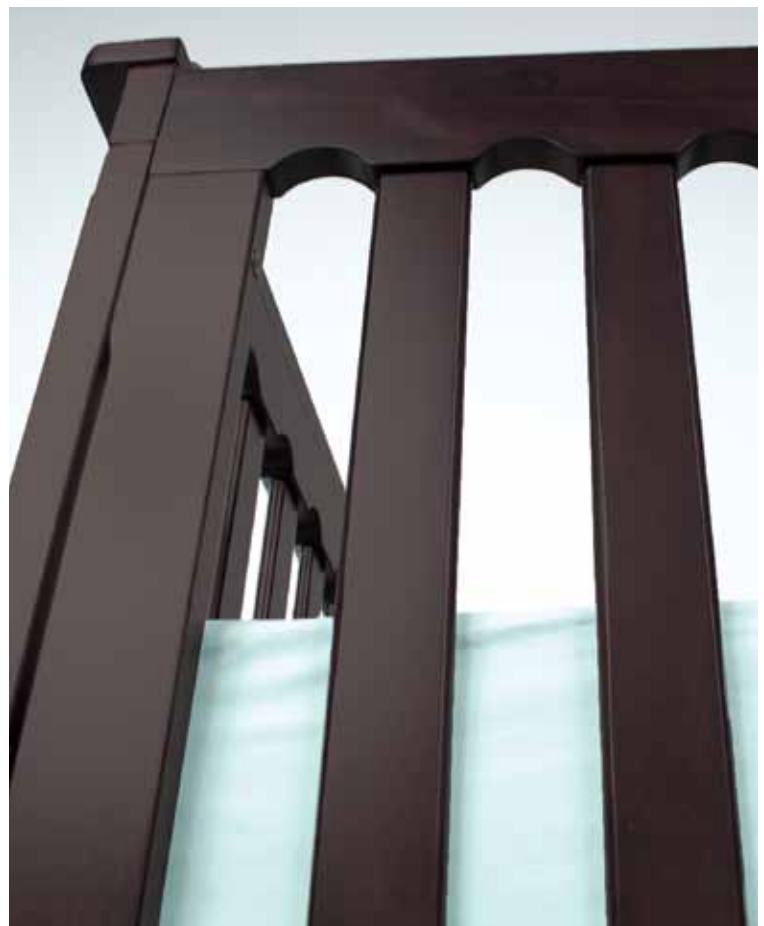

enviro

JPMA
CERTIFIED

PRESTO FOLDING CRIB

PRESTO FOLDING CRIB

The Presto Folding Crib – The perfect combination of quality craftsmanship and innovative design. Designed to be fully functional within two minutes of opening the box, this revolutionary crib design makes it possible to have a quality piece of furniture without spending your quality time putting it together. In the simplicity, the style is not sacrificed. Crafted with care, the crib is designed with a modern feel and is available in White and Mocacchino.

The Presto Folding Crib has two mattress positions and can also be easily converted into both a toddler bed and a child's day bed to grow along with your precious little bundle.

The Presto Folding Crib is the perfect choice for any family that needs to have a crib that is both beautiful and easy to assemble and store.