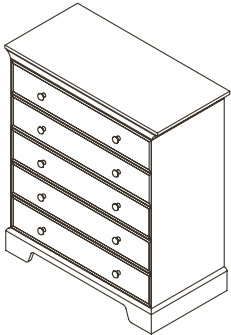

5 Drawer Dresser – 1205
Dimensions: W:42 x D:20 x H:48