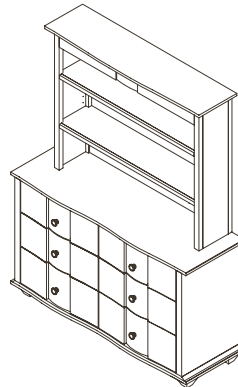

# Onda Collection

**Finishes:** Walnut – Mocacchino

Forever Crib – 2500  
Dimensions: W:58.75 x D:32.25 x H:52

Toddler Rail – 2515  
Dimensions: W:54 x D:14.25 x H:1

Bed Conversion Rails – 2516  
Dimensions: W:75.25 x D:6 x H:0.75

5 Drawer Drawer – 2505  
Dimensions: W:40 x D:20 x H:48

Double Dresser – 2506  
Dimensions: W:54 x D:20 x H:36

Galley Rail – 9990  
Dimensions: W:48.5 x D:19.5 x H:4

Hutch & Double Dresser – 2509/5555  
Dimensions: W:51 x D:14 x H:86