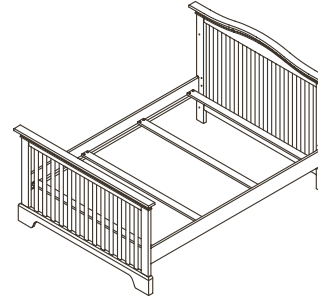

# Volterra Collection

Finishes: Vintage Cherry – White – Mocacchino

Forever Crib – 1200  
Dimensions: W:58.75 x D:31.25 x H:45.75

Toddler Rail – 1215  
Dimensions: W:58.75 x D:34.75 x H:3

Bed Conversion Rails – 1216  
Dimensions: W:75.45 x D:6 x H:2.25