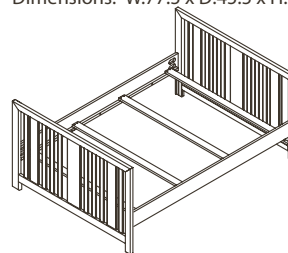

# Novara Collection

Finishes: Mocacchino – Vintage Cherry – White

Forever Crib – 400  
Dimensions: W:55 x D:30 x H:41.5

Toddler Rail – 415  
Dimensions: W:55 x D:30 x H:41.5

Bed Conversion Rails – 416  
Dimensions: W:77.5 x D:45.5 x H:55.5

Nightstand – 414  
Dimensions: W:21 x D:18 x H:24

Imperia Forever Crib – 499  
Dimensions: W:54 x D:30 x H:35

Imperia Toddler Rail – 4915  
Dimensions: W:54 x D:30 x H:35

Imperia Bed Conversion Rails – 4916  
Dimensions: W:54 x D:76 x H:35