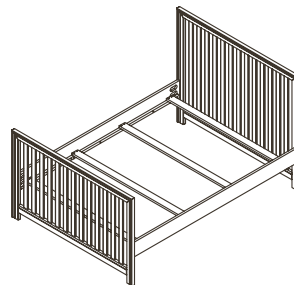

# Novara Collection

Finishes: Mocacchino – Vintage Cherry – White

Forever Crib – 400  
Dimensions: W:55 x D:30 x H:41.5

Toddler Rail – 415  
Dimensions: W:55 x D:30 x H:41.5

Bed Conversion Rails – 416  
Dimensions: W:77.5 x D:45.5 x H:55.5