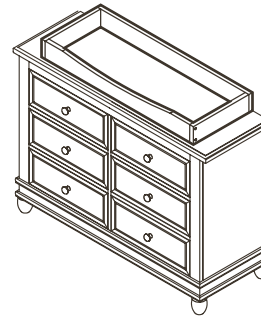

Galley Rail – 9990
Dimensions: W:48.5 x D:19.5 x H:4