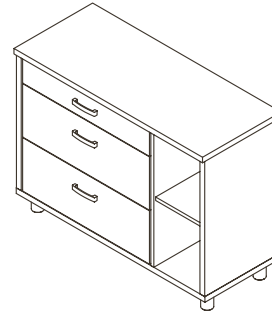

Combo – 101
Dimensions: W:48 x D:20 x H:36