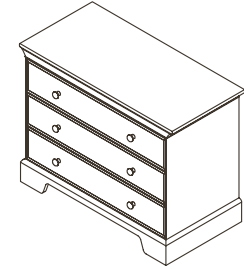

# Volterra Collection

Finishes: Vintage Cherry – White – Mocacchino

Forever Crib – 1200  
Dimensions: W:58.75 x D:31.25 x H:45.75

Toddler Rail – 1215  
Dimensions: W:58.75 x D:34.75 x H:3

Bed Conversion Rails – 1216  
Dimensions: W:75.45 x D:6 x H:2.25