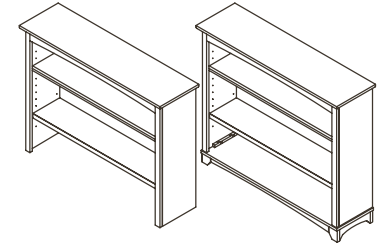

Nightstand – 1014  
Dimensions: W:21 x D:18 x H:24

Double Dresser – 1006  
Dimensions: W:50 x D:21.75 x H:36

Galley Rail – 9990  
Dimensions: W:48.5 x D:19.5 x H:4

4 Drawer Dresser – 1005  
Dimensions: W:43.5 x D:21.75 x H:43.25