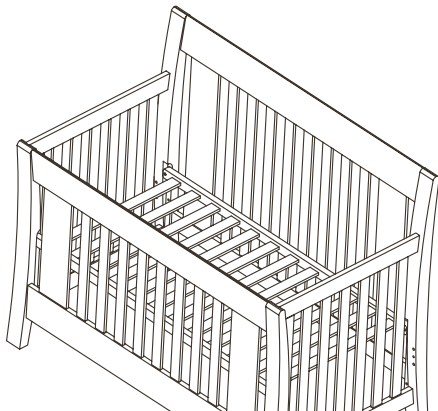

92 Years of Quality, Design and Customer Service

Pali's history, to which 4 generations of our family have contributed, spans nearly a century.

Since 1919 the company has undergone many changes. From traditional hand crafted methods of manufacturing one piece at a time to the utilization of advanced technologies today.

Our innovative capability and dynamic vision are family characteristics that drive our willingness and commitment to learn and improve using care and courage. Even though everything has changed in production methods, demand, and styles, one thing still remains: the love for a finely crafted product made with great care and craftsmanship.

Each piece is created with as much attention and devotion as it was in our first workshop. We understand what children need to feel safe and comfortable, and what parents need to have peace of mind.

Today, furniture is a reflection of your personality and style. Pali understands this concept and it is why we offer a great variety of designs for the most discriminating consumers. No matter your style, Pali has the furniture that is perfect for you and your baby.

Pali's furniture is lovingly made by our family for yours