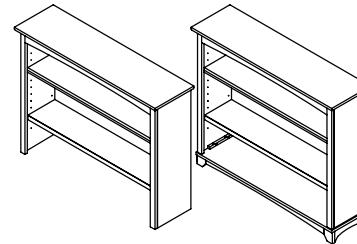

Bookcase Hutch – 5555
Dimensions: W:47 x D:14 x H:42/46