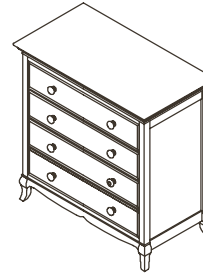

4 Drawer Dresser – 1005
Dimensions: W:43.5 x D:21.75 x H:43.25