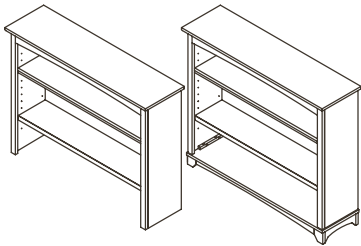

# Milano Collection

**Finishes:** Mocacchino – Natural/White

Forever Crib – 100  
Dimensions: W:54 x D:30 x H:35.75

The crib includes the Toddler Rail

Combo – 101  
Dimensions: W:48 x D:20 x H:36

Bookcase Hutch – 5555  
Dimensions: W:47 x D:14 x H:42/46