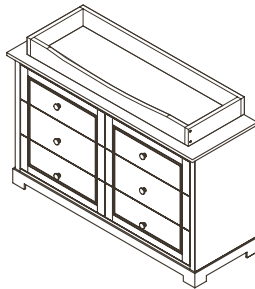

Galley Rail – 9990
Dimensions: W:48.5 x D:19.5 x H:4