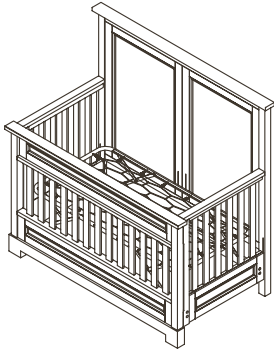

Aria Collection

Finishes: Mocacchino – White

Forever Crib – 3500
Dimensions: W:58 x D:35.25 x H:53