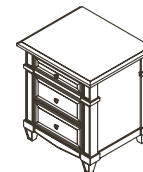

Tuscan Nightstand – 514
Dimensions: W:21 x D:18 x H:24