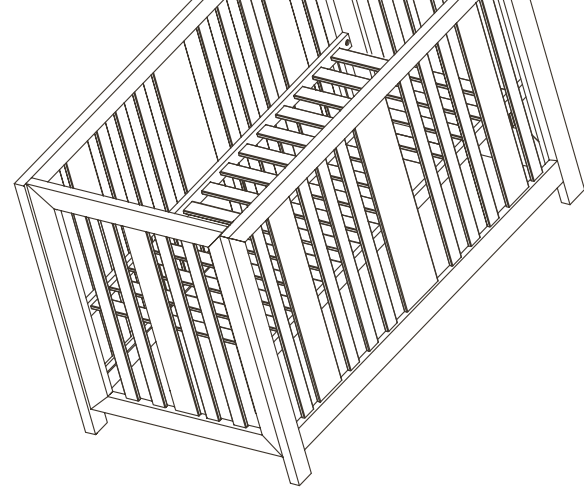

As the industry leader in quality craftsmanship, Pali brings to your baby's bedroom the comfort, style and durability that will bring you peace of mind from the day you bring your baby home and throughout your child's growing years. Recognized for its excellence and distinction, Pali furniture is a part of your baby's childhood that will last a lifetime.

From 1919 to 2011, many extraordinary changes have occurred throughout the world, but one thing has remained the same and that is the love you have for your baby. All of us at Pali take enormous pride in our devotion to family; ours and yours!

So sit back, relax, and flip through our catalog featuring our fabulous collections ranging from cool contemporary, marvelously modern, to totally traditional.

If you have a style in mind, we have it!