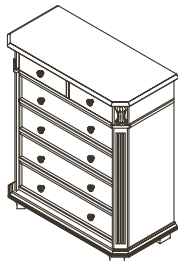

Arezzo Nightstand – 614  
Dimensions: W:24 x D:18 x H:25

Arezzo 5 Drawer Dresser – 605  
Dimensions: W:42 x D:20 x H:50

Arezzo Armoire – 607  
Dimensions: W:42 x D:22 x H:66

West Point Hutch (Cherry Only) – 709  
Dimensions: W:53 x D:14 x H:42