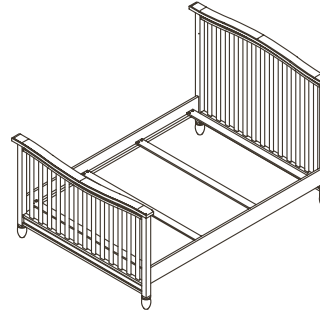

# Wendy Collection

**Finishes:** Chocolate – Distressed White

Forever Crib – 800  
Dimensions: W:58.25 x D:32 x H:50

Toddler Rail – 815  
Dimensions: W:58.25 x D:32 x H:50

Bed Conversion Rails – 816  
Dimensions: W:58.25 x D:76 x H:50