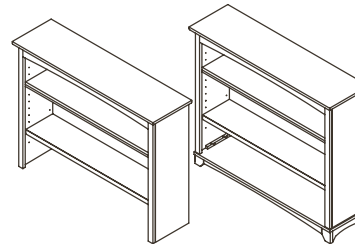

Bookcase Hutch – 5555
Dimensions: W:47 x D:14 x H:42/46