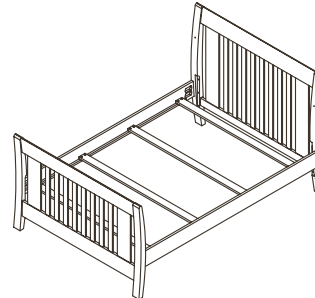

Emilia Bed Conversion Rails – 9116
Dimensions: W:55 x D:76 x H:45