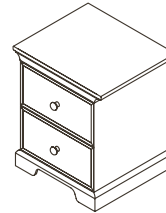

Nightstand – 1214
Dimensions: W:21 x D:18 x H:24