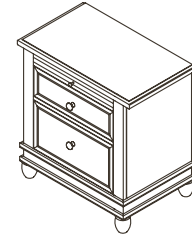

# Wendy Collection

**Finishes:** Chocolate – Distressed White

Forever Crib – 800  
Dimensions: W:58.25 x D:32 x H:50

Toddler Rail – 815  
Dimensions: W:58.25 x D:32 x H:50

Bed Conversion Rails – 816  
Dimensions: W:58.25 x D:76 x H:50