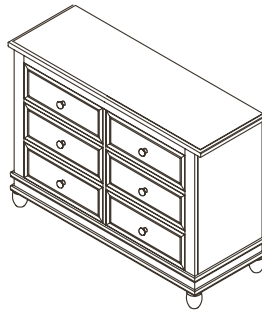

Doubler Dresser – 806
Dimensions: W:50 x D:20 x H:37