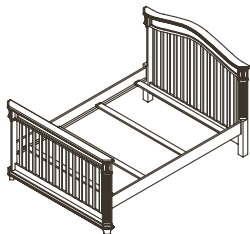

Arezzo Bed Conversion Rails – 616
Dimensions: W:60 x D:76 x H:50