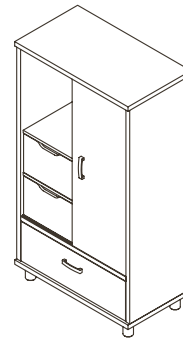

# Milano Collection

**Finishes:** Mocacchino – Natural/White

Forever Crib – 100  
Dimensions: W:54 x D:30 x H:35.75

The crib includes the Toddler Rail

Combo – 101  
Dimensions: W:48 x D:20 x H:36

Bookcase Hutch – 5555  
Dimensions: W:47 x D:14 x H:42/46