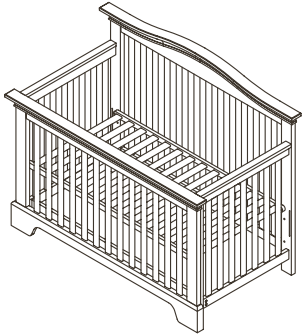

# Volterra Collection

Finishes: Vintage Cherry – White – Mocacchino

Forever Crib – 1200  
Dimensions: W:58.75 x D:31.25 x H:45.75

Toddler Rail – 1215  
Dimensions: W:58.75 x D:34.75 x H:3

Bed Conversion Rails – 1216  
Dimensions: W:75.45 x D:6 x H:2.25