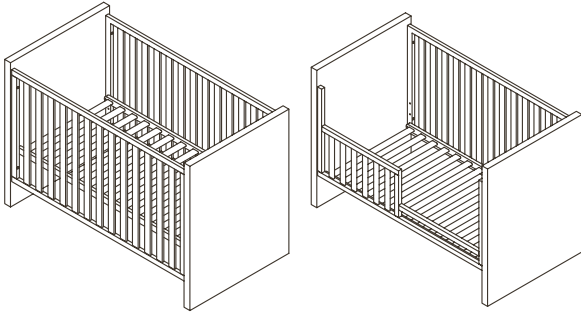

# Milano Collection

**Finishes:** Mocacchino – Natural/White

Forever Crib – 100  
Dimensions: W:54 x D:30 x H:35.75

The crib includes the Toddler Rail

Combo – 101  
Dimensions: W:48 x D:20 x H:36

Bookcase Hutch – 5555  
Dimensions: W:47 x D:14 x H:42/46