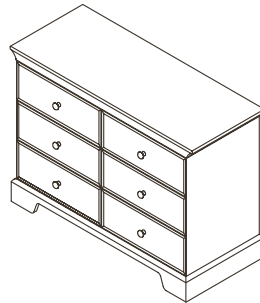

Double Dresser – 1206
Dimensions: W: 50 x D:20 x H:36