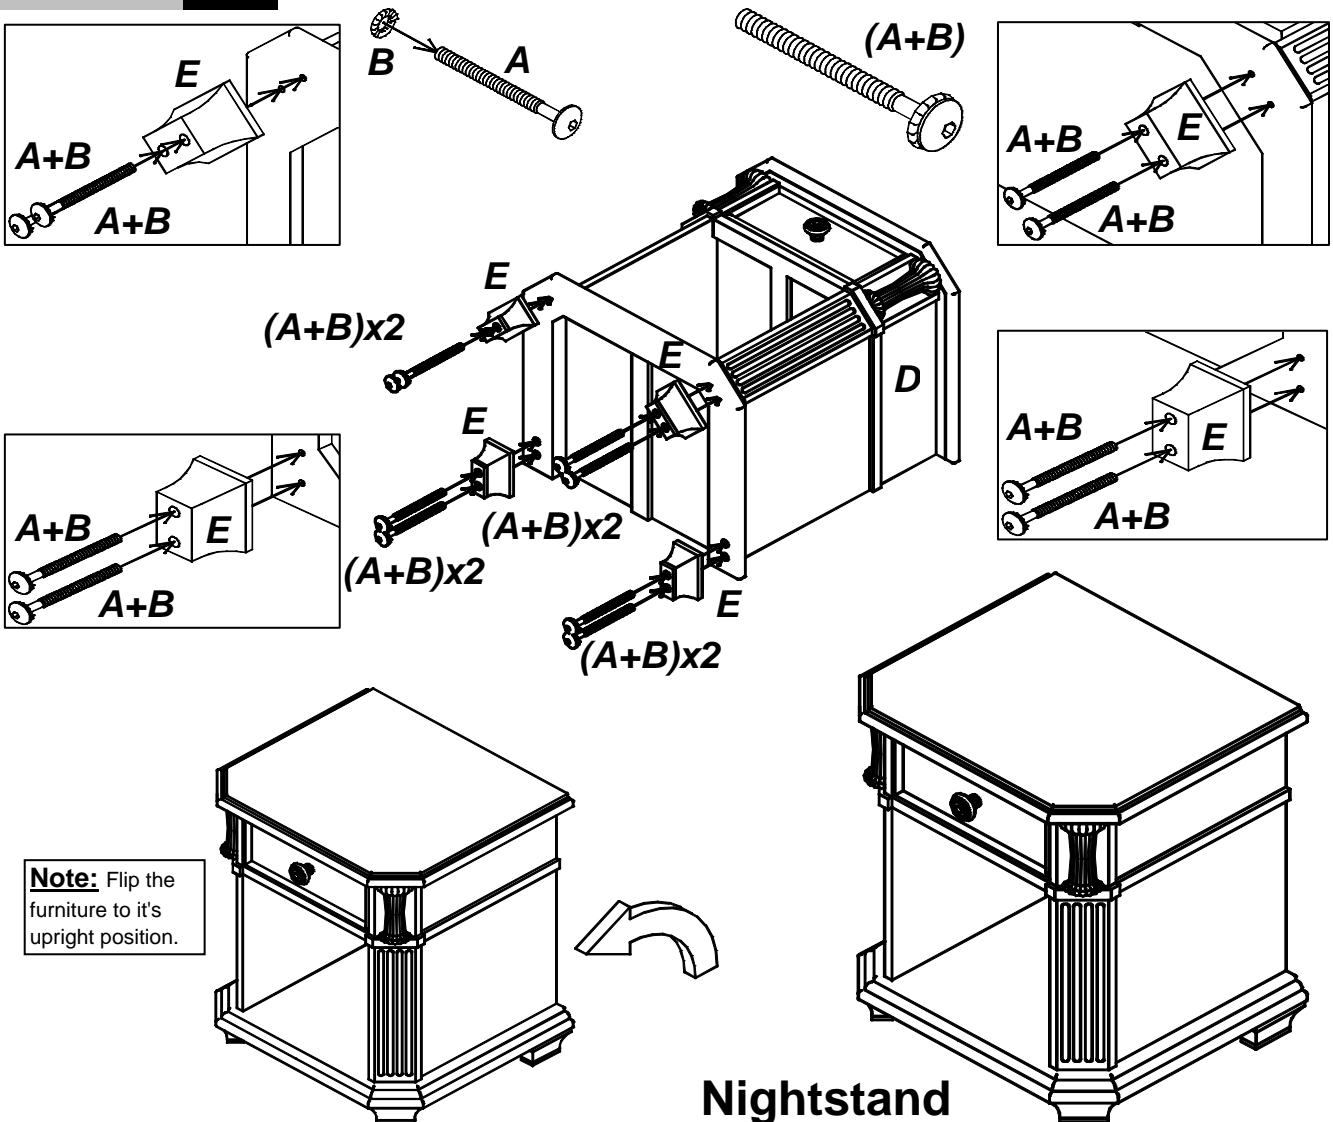

Nightstand Step 1 Assembling Nightstand

CARE AND MAINTENANCE

When cleaning your furniture, please use a non-toxic, non-abrasive cleaner. Mix a solution of water with a small amount of mild dishwashing liquid. Apply to furniture surface with a soft, damp cloth lightly dampened in solution. After cleaning, dry completely with a soft, dry cloth.