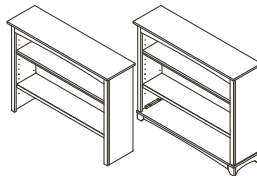

Forever Crib – 2402
W:57 x D:31 x H:48

Toddler Rail – 1418
W:57 x D:31 x H:48

Full-Size Bed Rails – 1216
W:75 x D:1.5 x H:6

Top Quality Manufacturing

- All crib slats made of select solid Radiata Pine for its exceptional strength while being environmentally responsible
- All crib slats are glued and nailed, top and bottom
- All composite wood materials (MDF, particle board or plywood) are certified to meet California and EPA requirements for formaldehyde emissions
- Taller cases feature tip restraint kits
- Drawer boxes with soft-closing, full-extension drawer glides for safety and convenience
- Drawer boxes in solid wood with English dovetail joints (front and back)
- Solid wood corner blocks and supports underneath every drawer box for the best construction

Low-profile footboard – 6666
W:75 x D:1.5 x H:6

Double Dresser – 2406
W: 50 x D: 20 x H: 36

Chest – 2404
W: 36 x D: 20 x H: 46

Nightstand – 2414
W: 21 x D: 18 x H: 24

Changing Tray – 9900
W:46 x D:19.5 x H:5

Bookcase Hutch – 5555
W:47 x D:13.5 x H:42/46

Superior Safety

- JPMA member since 1971
- All cribs and cases are tested to voluntary American Society for Testing and Materials (ASTM) standards
- All products are compliant with Consumer Product Safety Commission (CPSC) recommendations
- Furniture meets or exceeds all mandatory and voluntary standards for all products for both US and Canada
- Every production run is tested to exceed all required lead standards