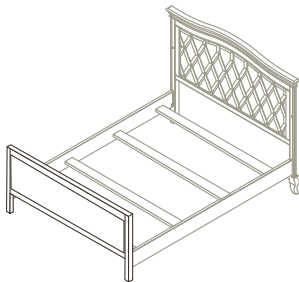

2402 Diamante Full-Size Bed – White vinyl panel – 6666
Low-profile footboard

Finishes

Vintage White

Italian Style

- Superior Italian design from 100 years of furniture manufacturing experience
- Cribs convert to toddler beds, child's day beds and full-size beds (rails sold separately)
- Cribs have 3 different mattress height levels
- Most cases have adjustable levelers on front posts/feet
- Nylon glides on cribs and cases to help prevent scratching of floors

Forever Crib – 2402
W:57 x D:31 x H:48

Toddler Rail – 1418
W:57 x D:31 x H:48

Full-Size Bed Rails – 1216
W:75 x D:1.5 x H:6

Top Quality Manufacturing

- All crib slats made of select solid Radiata Pine for its exceptional strength while being environmentally responsible
- All crib slats are glued and nailed, top and bottom
- All composite wood materials (MDF, particle board or plywood) are certified to meet California and EPA requirements for formaldehyde emissions
- Taller cases feature tip restraint kits
- Drawer boxes with soft-closing, full-extension drawer glides for safety and convenience
- Drawer boxes in solid wood with English dovetail joints (front and back)
- Solid wood corner blocks and supports underneath every drawer box for the best construction

Low-profile footboard – 6666
W:75 x D:1.5 x H:6

Double Dresser – 2406
W: 50 x D: 20 x H: 36

Chest – 2404
W: 36 x D: 20 x H: 46

Nightstand – 2414
W: 21 x D: 18 x H: 24

Changing Tray – 9900
W:46 x D:19.5 x H:5