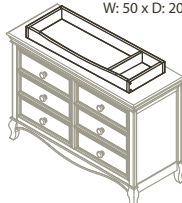

Forever Crib – 2402
W:57 x D:31 x H:48

Toddler Rail – 1418
W:57 x D:31 x H:48

Full-Size Bed Rails – 1216
W:75 x D:1.5 x H:6

Top Quality Manufacturing

- All crib slats made of select solid Radiata Pine for its exceptional strength while being environmentally responsible
- All crib slats are glued and nailed, top and bottom
- All composite wood materials (MDF, particle board or plywood) are certified to meet California and EPA requirements for formaldehyde emissions
- Taller cases feature tip restraint kits
- Drawer boxes with soft-closing, full-extension drawer glides for safety and convenience
- Drawer boxes in solid wood with English dovetail joints (front and back)
- Solid wood corner blocks and supports underneath every drawer box for the best construction

Low-profile footboard – 6666
W:75 x D:1.5 x H:6

Double Dresser – 2406
W: 50 x D: 20 x H: 36

Chest – 2404
W: 36 x D: 20 x H: 46

Nightstand – 2414
W: 21 x D: 18 x H: 24

Changing Tray – 9900
W:46 x D:19.5 x H:5

Bookcase Hutch – 5555
W:47 x D:13.5 x H:42/46

Superior Safety

- JPMA member since 1971
- All cribs and cases are tested to voluntary American Society for Testing and Materials (ASTM) standards
- All products are compliant with Consumer Product Safety Commission (CPSC) recommendations
- Furniture meets or exceeds all mandatory and voluntary standards for all products for both US and Canada
- Every production run is tested to exceed all required lead standards