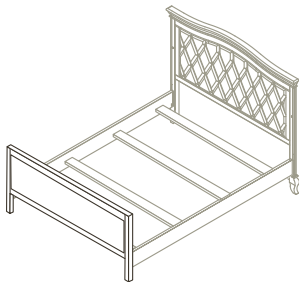

## Italian Style

- Superior Italian design from 100 years of furniture manufacturing experience
- Cribs convert to toddler beds, child's day beds and full-size beds (rails sold separately)
- Cribs have 3 different mattress height levels
- Most cases have adjustable levelers on front posts/feet
- Nylon glides on cribs and cases to help prevent scratching of floors

Forever Crib - 2401  
W:57 x D:31 x H:48

Toddler Rail - 1418  
W:57 x D:31 x H:48

Full-Size Bed Rails - 1216  
W:75 x D:1.5 x H:6

## Top Quality Manufacturing

- All crib slats made of select solid Radiata Pine for its exceptional strength while being environmentally responsible
- All crib slats are glued and nailed, top and bottom
- All composite wood materials (MDF, particle board or plywood) are certified to meet California and EPA requirements for formaldehyde emissions
- Taller cases feature tip restraint kits
- Drawer boxes with soft-closing, full-extension drawer glides for safety and convenience
- Drawer boxes in solid wood with English dovetail joints (front and back)
- Solid wood corner blocks and supports underneath every drawer box for the best construction