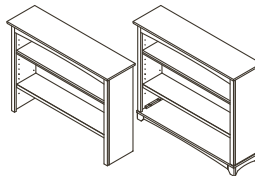

## Top Quality Manufacturing

- All crib slats made of select solid Radiata Pine for its exceptional strength while being environmentally responsible
- All crib slats are glued and nailed, top and bottom
- All composite wood materials (MDF, particle board or plywood) are certified to meet California and EPA requirements for formaldehyde emissions
- Taller cases feature tip restraint kits
- Drawer boxes with soft-closing, full-extension drawer glides for safety and convenience
- Drawer boxes in solid wood with English dovetail joints (front and back)
- Solid wood corner blocks and supports underneath every drawer box for the best construction

Low-profile footboard - 6666  
W:75 x D:1.5 x H:6

Double Dresser - 2406  
W: 50 x D: 20 x H: 36

Chest - 2404  
W: 36 x D: 20 x H: 46

Nightstand - 2414  
W: 21 x D: 18 x H: 24

Changing Tray - 9900  
W:46 x D:19.5 x H:5

Bookcase Hutch - 5555  
W:47 x D:13.5 x H:42/46