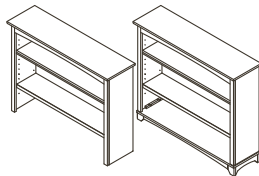

Forever Crib - 2400
W:57 x D:31 x H:48

Toddler Rail - 1418
W:57 x D:31 x H:48

Full-Size Bed Rails - 1216
W:75 x D:1.5 x H:6

Top Quality Manufacturing

- All crib slats made of select solid Radiata Pine for its exceptional strength while being environmentally responsible
- All crib slats are glued and nailed, top and bottom
- All composite wood materials (MDF, particle board or plywood) are certified to meet California and EPA requirements for formaldehyde emissions
- Taller cases feature tip restraint kits
- Drawer boxes with soft-closing, full-extension drawer glides for safety and convenience
- Drawer boxes in solid wood with English dovetail joints (front and back)
- Solid wood corner blocks and supports underneath every drawer box for the best construction

Low-profile footboard - 6666
W:75 x D:1.5 x H:6

Double Dresser - 2406
W: 50 x D: 20 x H: 36

Chest - 2404
W: 36 x D: 20 x H: 46

Nightstand - 2414
W: 21 x D: 18 x H: 24

Changing Tray - 9900
W:46 x D:19.5 x H:5

Bookcase Hutch - 5555
W:47 x D:13.5 x H:42/46

Superior Safety

- JPMA member since 1971
- All cribs and cases are tested to voluntary American Society for Testing and Materials (ASTM) standards
- All products are compliant with Consumer Product Safety Commission (CPSC) recommendations
- Furniture meets or exceeds all mandatory and voluntary standards for all products for both US and Canada
- Every production run is tested to exceed all required lead standards