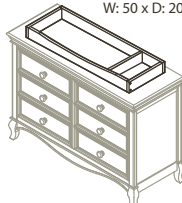

Forever Crib - 2400
W:57 x D:31 x H:48

Toddler Rail - 1418
W:57 x D:31 x H:48

Full-Size Bed Rails - 1216
W:75 x D:1.5 x H:6

Top Quality Manufacturing

- All crib slats made of select solid Radiata Pine for its exceptional strength while being environmentally responsible
- All crib slats are glued and nailed, top and bottom
- All composite wood materials (MDF, particle board or plywood) are certified to meet California and EPA requirements for formaldehyde emissions
- Taller cases feature tip restraint kits
- Drawer boxes with soft-closing, full-extension drawer glides for safety and convenience
- Drawer boxes in solid wood with English dovetail joints (front and back)
- Solid wood corner blocks and supports underneath every drawer box for the best construction

Low-profile footboard - 6666
W:75 x D:1.5 x H:6

Double Dresser - 2406
W: 50 x D: 20 x H: 36

Chest - 2404
W: 36 x D: 20 x H: 46

Nightstand - 2414
W: 21 x D: 18 x H: 24

Changing Tray - 9900
W:46 x D:19.5 x H:5

Bookcase Hutch - 5555
W:47 x D:13.5 x H:42/46

Superior Safety

- JPMA member since 1971
- All cribs and cases are tested to voluntary American Society for Testing and Materials (ASTM) standards
- All products are compliant with Consumer Product Safety Commission (CPSC) recommendations
- Furniture meets or exceeds all mandatory and voluntary standards for all products for both US and Canada
- Every production run is tested to exceed all required lead standards