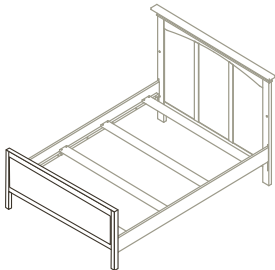

### Italian Style

- Superior Italian design from 100 years of furniture manufacturing experience
- Cribs convert to toddler beds, child's day beds and full-size beds (rails sold separately)
- Cribs have 3 different mattress height levels
- Most cases have adjustable levelers on front posts/feet
- Nylon glides on cribs and cases to help prevent scratching of floors

Torino Forever Crib – 2300  
W:59 x D:31 x H:46

Torino Toddler Rail – 1515  
W:59 x D:31 x H:46

Torino Full-Size Bed Rails – 1216  
W:59 x D:80 x H:46

### Top Quality Manufacturing

- All crib slats made of select solid Radiata Pine for its exceptional strength while being environmentally responsible
- All crib slats are glued and nailed, top and bottom
- All composite wood materials (MDF, particle board or plywood) are certified to meet California and EPA requirements for formaldehyde emissions
- Taller cases feature tip restraint kits
- Drawer boxes with soft-closing, full-extension drawer glides for safety and convenience
- Drawer boxes in solid wood with English dovetail joints (front and back)
- Solid wood corner blocks and supports underneath every drawer box for the best construction