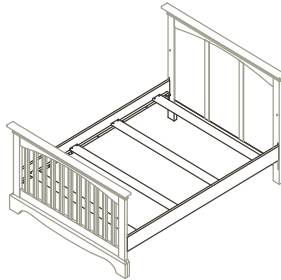

### Italian Style

- Superior Italian design from 100 years of furniture manufacturing experience
- Cribs convert to toddler beds, child's day beds and full-size beds (rails sold separately)
- Cribs have 3 different mattress height levels
- Most cases have adjustable levelers on front posts/feet
- Nylon glides on cribs and cases to help prevent scratching of floors

Torino Forever Crib – 2300  
W:59 x D:31 x H:46

Torino Toddler Rail – 1515  
W:59 x D:31 x H:46

Torino Full-Size Bed Rails – 1216  
W:59 x D:80 x H:46

### Top Quality Manufacturing

- All crib slats made of select solid Radiata Pine for its exceptional strength while being environmentally responsible
- All crib slats are glued and nailed, top and bottom
- All composite wood materials (MDF, particle board or plywood) are certified to meet California and EPA requirements for formaldehyde emissions
- Taller cases feature tip restraint kits
- Drawer boxes with soft-closing, full-extension drawer glides for safety and convenience
- Drawer boxes in solid wood with English dovetail joints (front and back)
- Solid wood corner blocks and supports underneath every drawer box for the best construction