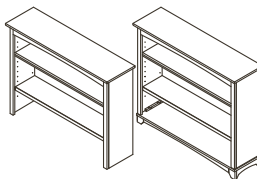

### Top Quality Manufacturing

- All crib slats made of select solid Radiata Pine for its exceptional strength while being environmentally responsible
- All crib slats are glued and nailed, top and bottom
- All composite wood materials (MDF, particle board or plywood) are certified to meet California and EPA requirements for formaldehyde emissions
- Taller cases feature tip restraint kits
- Drawer boxes with soft-closing, full-extension drawer glides for safety and convenience
- Drawer boxes in solid wood with English dovetail joints (front and back)
- Solid wood corner blocks and supports underneath every drawer box for the best construction

Low-profile Footboard – 6666  
W:59 x D:80 x H:46

Torino Double Dresser – 1306  
W:50 x D:20 x H:34

Torino 5 Drawer Dresser – 1305  
W:36 x D:20 x H:46

Torino Nightstand – 1314  
W:23.5 x D:18 x H:24.25

Changing Tray – 9900  
W:46 x D:19.5 x H:5

Bookcase Hutch – 5555  
W:47 x D:13.5 x H:42/46