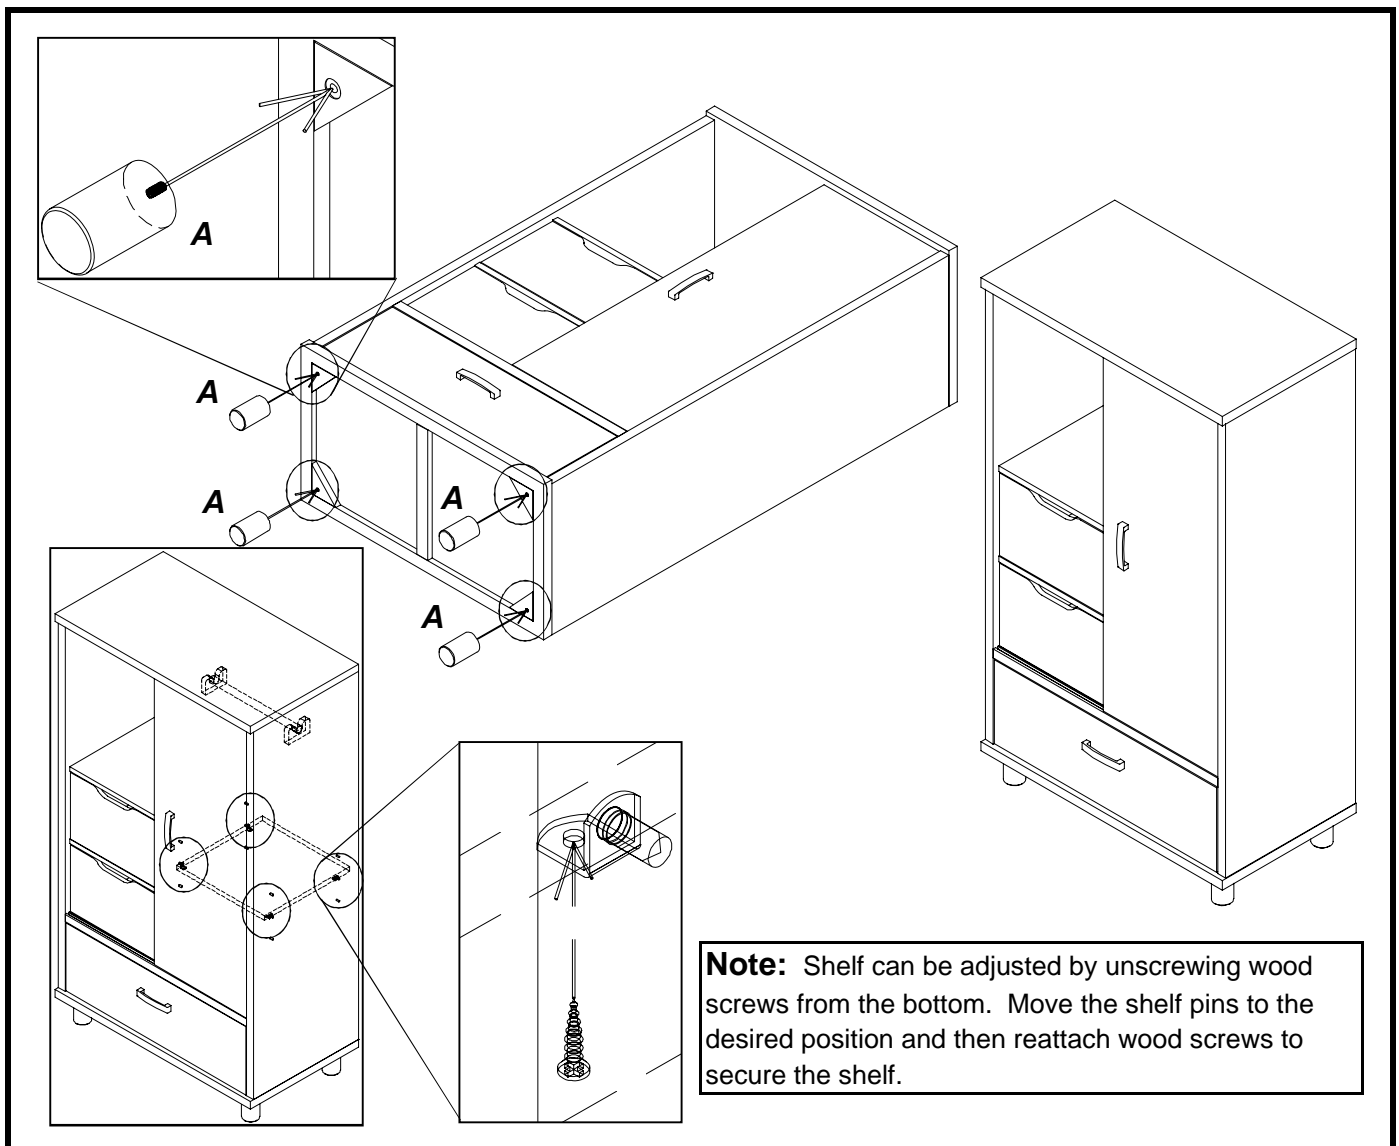

Pali Design, Inc.

1525 Hymus Boul.
Dorval, QC
H9P-1J5 Canada
Phone: 1-514-421-0309

customerservice@pali-design.com

www.pali-design.com

Assembly Instruction

Milano Armoire

Parts List		Tools Needed for Assembly:	INSTRUCTION LEAFLET	<i>Adult assembly is required.</i>
	4x Foot (A)		<i>Important, keep for future reference. Read carefully.</i>	